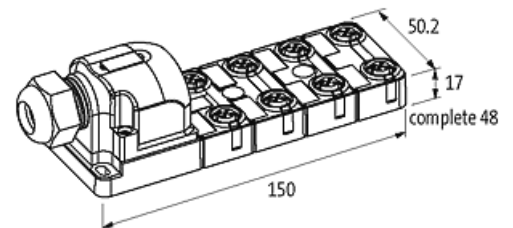

PIN 3	(-)
PIN 4	(NO)/(S1)

General data

Temperature range	-20...+70 °C

Technical Data

Operating voltage	125 V AC/DC
Operating current per contact	max. 4 A
Total current	max. 8 A
Connection	Screw plug-in terminals: max. 1.5 mm² (AWG 16)
Protection	IP65/IP67
Housing	Plastic, flame retardant

Commercial data

country of origin	DE
customs tariff number	85369010
EAN	4048879053822
eClass	27143423
Packaging unit	1

Sketch

Product may differ from Image