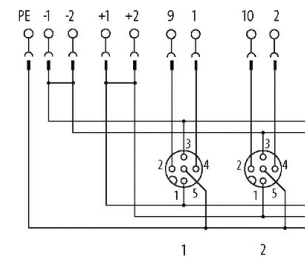

EXACT12, 8XM12, 5-POLE, CAP, PLUG. SCREW TERM.

Self wireable, no LED

8-way, 5-pole

without LED, up to 125 V AC/DC

Screw plug-in terminals

Plastic housings with good resistance against chemicals and oils.

The resistance to aggressive media should be individually tested for your application. Further details on request.

Further cable lengths on request.

[Link to Product](#)

Illustration

M12 Females 5-pole

for 2 signals per port

Product may differ from Image

Contact Layout

PIN 1	(+)
PIN 2	(NC)/(S2)

PIN 3	(-)
PIN 4	(NO)/(S1)

General data

Temperature range	-20...+70 °C
-------------------	--------------

Technical Data

Operating voltage	125 V AC/DC
Operating current per contact	max. 4 A
Total current	max. 8 A
Connection	Screw plug-in terminals: max. 1.5 mm ² (AWG 16)
Protection	IP65/IP67
Housing	Plastic, flame retardant