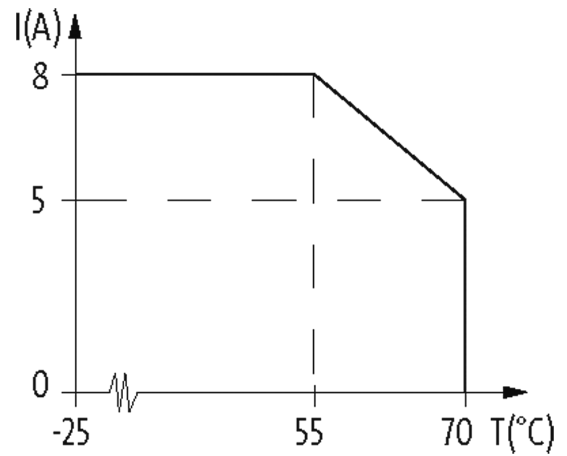

EXACT12, 8XM12, 5-POLE, CAP, PLUG. SCREW TERM.

Self wireable, no LED

8-way, 5-pole

without LED, up to 125 V AC/DC

Screw plug-in terminals

Plastic housings with good resistance against chemicals and oils.

The resistance to aggressive media should be individually tested for your application. Further details on request.

Further cable lengths on request.

[Link to Product](#)

Illustration

M12 Females 5-pole

for 2 signals per port

Product may differ from Image

Contact Layout

PIN 1	(+)
PIN 2	(NC)/(S2)

PIN 3	(-)
PIN 4	(NO)/(S1)

General data

Temperature range	-20...+70 °C
-------------------	--------------

Technical Data

Operating voltage	125 V AC/DC
Operating current per contact	max. 4 A
Total current	max. 8 A
Connection	Screw plug-in terminals: max. 1.5 mm ² (AWG 16)
Protection	IP65/IP67
Housing	Plastic, flame retardant