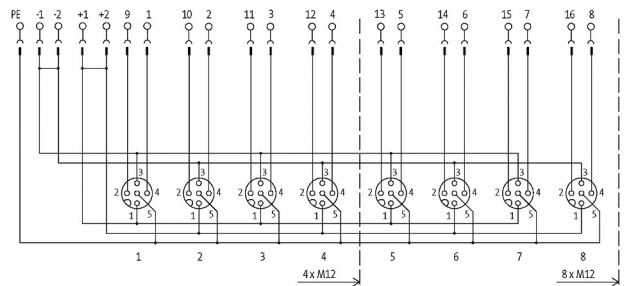

EXACT12, 8XM12, 5-POLE, CAP, PLUG. SCREW TERM.

Self wireable, no LED

8-way, 5-pole

without LED, up to 125 V AC/DC

Screw plug-in terminals

Plastic housings with good resistance against chemicals and oils.

The resistance to aggressive media should be individually tested for your application. Further details on request.

Further cable lengths on request.

[Link to Product](#)

Illustration

M12 Females 5-pole

for 2 signals per port

Product may differ from Image

Contact Layout

PIN 1	(+)
PIN 2	(NC)/(S2)

PIN 3	(-)
PIN 4	(NO)/(S1)

General data

Temperature range	-20...+70 °C
-------------------	--------------

Technical Data

Operating voltage	125 V AC/DC
Operating current per contact	max. 4 A
Total current	max. 8 A
Connection	Screw plug-in terminals: max. 1.5 mm ² (AWG 16)
Protection	IP65/IP67
Housing	Plastic, flame retardant