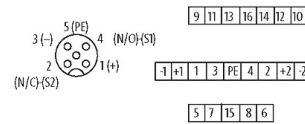

EXACT12, 8XM12, 5-POLE, CAP, PLUG. SCREW TERM.

Self wireable, no LED

8-way, 5-pole

without LED, up to 125 V AC/DC

Screw plug-in terminals

Plastic housings with good resistance against chemicals and oils.

The resistance to aggressive media should be individually tested for your application. Further details on request.

Further cable lengths on request.

[Link to Product](#)

Illustration

M12 Females 5-pole

for 2 signals per port

Product may differ from Image

Contact Layout

PIN 1	(+)
PIN 2	(NC)/(S2)

PIN 3	(-)
PIN 4	(NO)/(S1)

General data

Temperature range	-20...+70 °C
-------------------	--------------

Technical Data

Operating voltage	125 V AC/DC
Operating current per contact	max. 4 A
Total current	max. 8 A
Connection	Screw plug-in terminals: max. 1.5 mm ² (AWG 16)
Protection	IP65/IP67
Housing	Plastic, flame retardant